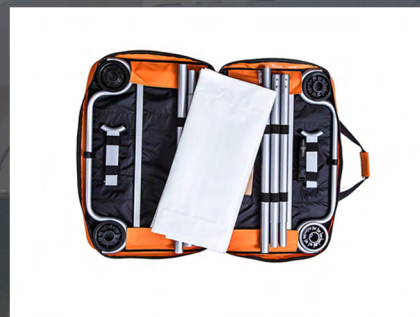

# Cholera-Bed

Providing comfortable care to the ones that need it most.

The Cholera-Bed is a solution for the toughest of conditions and proven effective for helping patients in outbreak situations. Designed specifically to handle the extremes of disaster relief, it has been used extensively in Cholera and Ebola response efforts across the globe.

- **Ultra-Hygienic.** Cholera-Bed's ultrasonically welded mat features a 20cm diameter cut out hole, and is thick and comfortable to ensure maximum patient hygiene by having no thread or sew lines.
- **Wash Effortlessly.** For quick in field sanitization, the mat is completely impermeable and waterproof and can be sprayed or dipped into chlorine solutions mixed according to regulatory standards.
- **Robust and Compact.** Disc-O-Bed®'s patented modular design enables a quick, tool free assembly. Simply disassemble and store compactly in the included zippered carry bag.
- **Long Lasting and Adaptable.** Replace any single part without having to replace the entire cot. Add-ons like an IV stand or mosquito net and frame are also available for extra customization.
- **Tried and Tested.** The Cholera-Bed is CPSIA compliant and CE Certified.

## SPECIFICATIONS

- Frame** • Silver, powder coated, anti-rust steel  
**Fabric** • White, Double Sided PVC coated polyester with Acrylic lacquer top coat.

| Cholera-Bed      | Item #19803C                |
|------------------|-----------------------------|
| Cot Weight       | 14kg                        |
| Weight Tolerance | 159kg                       |
| Outer Dimensions | 208cm L x 82.5cm W x 52cm H |
| Sleep Area       | 201cm L x 70cm W            |
| Height of Cot    | 41cm                        |
| Bag Dimensions   | 81.5cm L x 52cm W x 11cm H  |